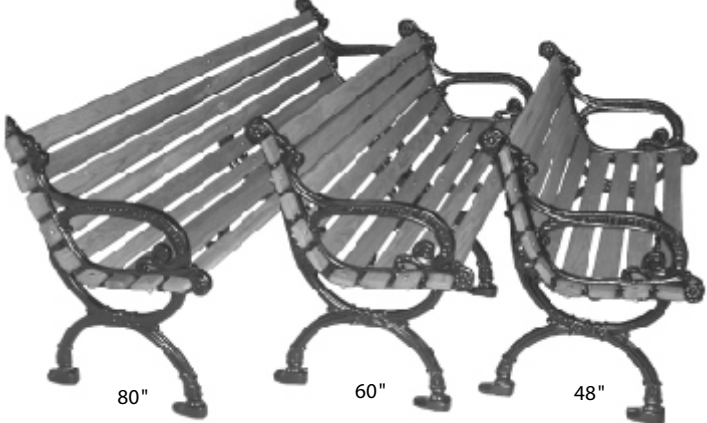

80"   60"   48"

MAILBOXES, SIGNS & SITE AMENITIES

Phone: 1-855-537-0200

www.forsite.us

customerservice@forsite.us

P.O. Box 51402

Jacksonville, FL 32240