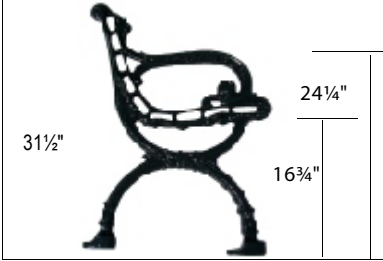

### STANDARD LENGTHS

- 23" Chair
- 48" Standard
- 60" Plantation
- 72" Classic
- 80" Longfellow
- Custom Lengths: Available by quote

ALL PRODUCTS ARE  
MADE IN AMERICA

### WOODRAILS

- Material: FAS White Oak
- Size: 2 1/2" wide by 3/4" milled two edges 3/4" half round
- Number of Rails: 9
- Finish: DUCKBACK SUPERDECK®
- Maintenance: Apply DUCKBACK SUPERDECK® as necessary. Follow manufacturer's instructions.

### DIMENSIONS

- Height.....31 1/2"
- Arm Height.....24 1/4"
- Seat Height.....16 3/4"
- Seat Depth.....15"
- Width.....24"

### HARDWARE

- Carriage Bolts: 1/4" - 20 x 1 1/2" steel zinc plate, yellow dipped
- Nuts: 1/4" steel zinc plate

wall thickness .07  
height of bump detail .125 alloy  
6063-T5

The HIGHLAND PRODUCTS GROUP guarantee on wooden parts requires the purchaser to maintain these parts with DUCKBACK SUPERDECK® at frequent intervals when necessary. Failure to do so will result in the voiding of this part of the guarantee.