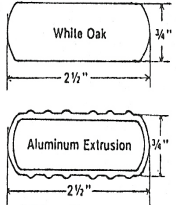

### WOODRAILS

- Material: FAS White Oak
- Size: 2 1/2" wide by 3/4" milled two edges 3/4" half round
- Number of Rails: 9
- Finish: DUCKBACK SUPERDECK®
- Maintenance: Apply DUCKBACK SUPERDECK® as necessary. Follow manufacturer's instructions.

### DIMENSIONS

- Height.....31 1/2"
- Arm Height.....24 1/4"
- Seat Height.....16 3/4"
- Seat Depth.....15"
- Width.....24"

### HARDWARE

- Carriage Bolts: 1/4" - 20 x 1 1/2" steel zinc plate, yellow dipped
- Nuts: 1/4" steel zinc plate

wall thickness .07  
height of bump detail .125 alloy  
6063-T5

The HIGHLAND PRODUCTS GROUP guarantee on wooden parts requires the purchaser to maintain these parts with DUCKBACK SUPERDECK® at frequent intervals when necessary. Failure to do so will result in the voiding of this part of the guarantee.