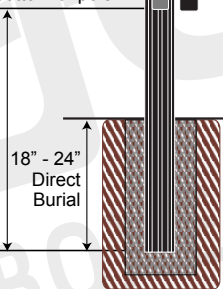

4" O/D Smooth Pole with Access Door

Model Number:	Pole Length:
608 w/AD	8 ft.
610 w/AD	10 ft.
612 w/AD	12 ft.
614 w/AD	14 ft.
616 w/AD	16 ft.

4" O/D Fluted Pole with Access Door

Model Number:	Pole Length:
MP-608 w/AD	8 ft.
MP-610 w/AD	10 ft.
MP-612 w/AD	12 ft.
MP-614 w/AD	14 ft.
MP-616 w/AD	16 ft.

4" O/D Smooth Pole Surface Mount with Access Door & 3" Tenon

Model Number:	Pole Length:
PSM-608-w/AD	8 ft.
PSM-610-w/AD	10 ft.
PSM-612-w/AD	12 ft.
PSM-614-w/AD	14 ft.

4" O/D Fluted Pole Surface Mount with Access Door & 3" Tenon

Model Number:	Pole Length:
PSM-MP-608-w/AD	8 ft.
PSM-MP-610-w/AD	10 ft.
PSM-MP-612-w/AD	12 ft.
PSM-MP-614-w/AD	14 ft.

35" from bottom of access door to bottom of pole.

35" from bottom of access door to bottom of pole.

12" from bottom of access door to bottom of pole.

12" from bottom of access door to bottom of pole.

Optional Decorative Bases for 4" O/D Poles

WRB9

WRB11

WRB16

MAILBOXES, SIGNS & SITE AMENITIES

Phone: 1-855-537-0200