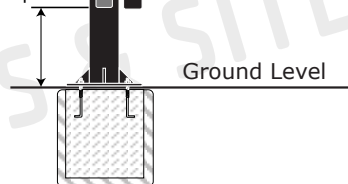

12" from bottom of access door to bottom of pole.