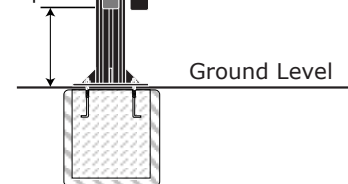

Model Number:	Pole Length:
PSM-MP-608-w/AD	8 ft.
PSM-MP-610-w/AD	10 ft.
PSM-MP-612-w/AD	12 ft.
PSM-MP-614-w/AD	14 ft.

35" from bottom of access door to bottom of pole.

35" from bottom of access door to bottom of pole.

12" from bottom of access door to bottom of pole.

12" from bottom of access door to bottom of pole.

Optional Decorative Bases for 4" O/D Poles

WRB9

WRB11

WRB16

MAILBOXES, SIGNS & SITE AMENITIES

Phone: 1-855-537-0200