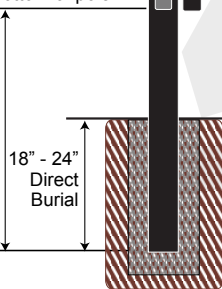

4" O/D Smooth Pole with Access Door

Model Number:	Pole Length:
608 w/AD	8 ft.
610 w/AD	10 ft.
612 w/AD	12 ft.
614 w/AD	14 ft.
616 w/AD	16 ft.

4" O/D Fluted Pole with Access Door

Model Number:	Pole Length:
MP-608 w/AD	8 ft.
MP-610 w/AD	10 ft.
MP-612 w/AD	12 ft.
MP-614 w/AD	14 ft.
MP-616 w/AD	16 ft.

4" O/D Smooth Pole Surface Mount with Access Door & 3" Tenon

Model Number:	Pole Length:
PSM-608-w/AD	8 ft.
PSM-610-w/AD	10 ft.
PSM-612-w/AD	12 ft.
PSM-614-w/AD	14 ft.

4" O/D Fluted Pole Surface Mount with Access Door & 3" Tenon

Model Number:	Pole Length:
PSM-MP-608-w/AD	8 ft.
PSM-MP-610-w/AD	10 ft.
PSM-MP-612-w/AD	12 ft.
PSM-MP-614-w/AD	14 ft.

35" from bottom of access door to bottom of pole.

35" from bottom of access door to bottom of pole.